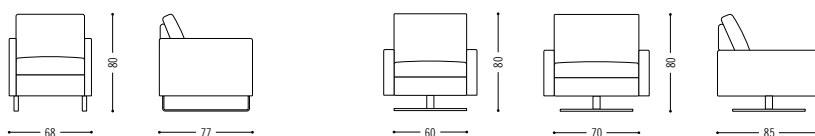

The high-backed armchair gives you the choice of mechanical or electromotor adjustment. You can select your individual sitting or lying position with the push-buttons integrated in the armrest. During adjustment the footrest glides out from under the chair and the backrest moves back, both of them smoothly and almost soundlessly. Additional comfort is provided by the tilting headrest which can also be smoothly adjusted.

Spezifikationen Specifications

Hochlehnersessel
High back armchair

Mit elektronischer Verstellung und manuell verstellbar
With electromotorised adjustment and manually adjustable

Sessel
Easy chairs

Conseta